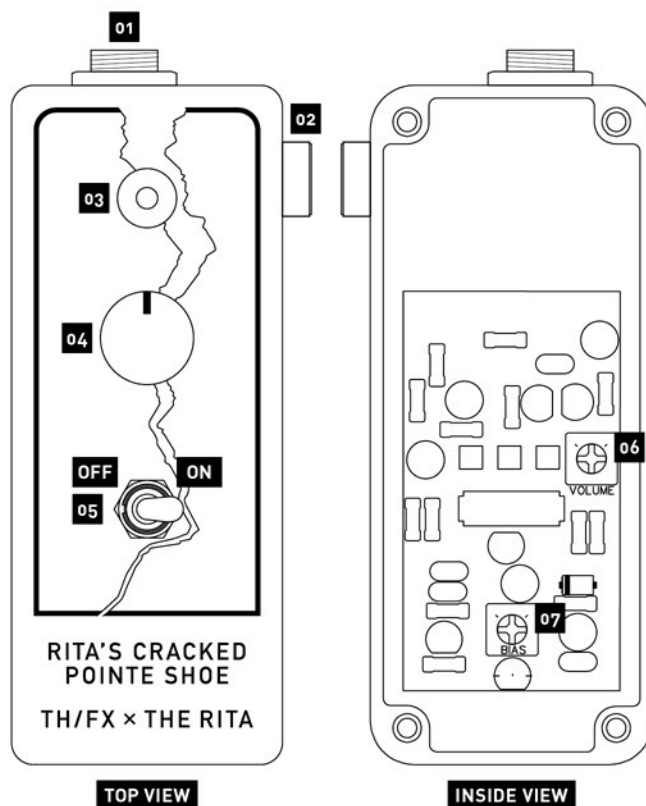

"RITA'S CRACKED POINTE SHOE"
NOISE GENERATOR
MUSICAL INSTRUMENT

RISK ASSESSMENT

RISK OF ELECTRIC SHOCK: VERY LOW.
ONLY A CE-COMPLIANT POWER SUPPLY UNIT MAY
BE USED. THE APPLIANCE ONLY OPERATES AT
LOW VOLTAGE.

FIRE HAZARD: VERY UNLIKELY. PROTECTIVE DIODE
CAN BECOME HOT IF POLARITY IS REVERSED.

INGESTION OF SMALL PARTS: VERY LOW. DEVICE NOT
SUITABLE FOR CHILDREN.

PRODUCT COMPLIES WITH CE DIRECTIVES FOR
SMALL APPLIANCES.

WHAT IS WHAT?

01	6.35MM AUDIO OUTPUT
02	DC 9V CENTER NEGATIVE INPUT
03	ON/OFF LED
04	INTENSITY POT
05	ON/OFF SWITCH
06	VOLUME POT
07	EFFECT BIAS POT

 FOR DISPOSAL, OBSERVE THE LOCAL REGULATIONS.
DISPOSE OF ELECTRONIC COMPONENTS AND SPECIAL
MATERIALS SEPARATELY.